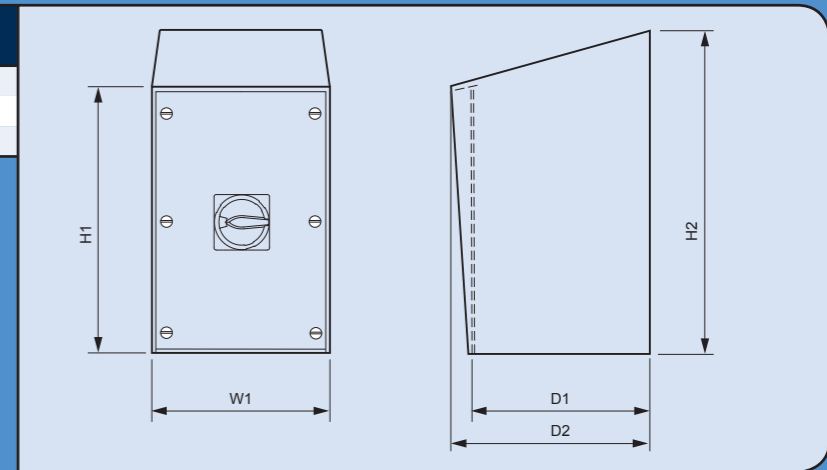

Main/Emergency-Off Switch in sloping roof enclosure - 3 Pole, 3 Pole + Neutral & 4 Pole 25A - 125A

DIMENSIONS

Encl. Ref.	Front Plate		Side View		
	H1	W1	D1	D2	H2
SR04	170	130	103	122	196
SR14	193	130	132	151	234
SR24	278	185	152	170	324

- IP65 protection
- red/yellow handle as standard
- optional black handle available
- range from 20A-125A
- brushed stainless steel enclosure, grade 304L
- integral canopy
- other options available on request

- The 15° Sloping Roof deflects water and prevents items from being placed on top of the enclosure, making it easier and safer to clean

**Note**  
1) Switched neutral pole is early make/late break.

Main/Emergency-Off Switch in sloping roof enclosure with mounting plate - 3 Pole, 3 Pole + Neutral

DIMENSIONS

Encl. Ref.	Front View			
	H1	W1	W2	W3
SR04L	171	130	155	180
SR14L	209	130	155	180
SR24L	299	185	210	260

Encl. Ref.	Side View		
	H2	D1	D2
SR04L	196	104.2	123.2
SR14L	234	133.2	152.2
SR24L	324	153.2	171.2