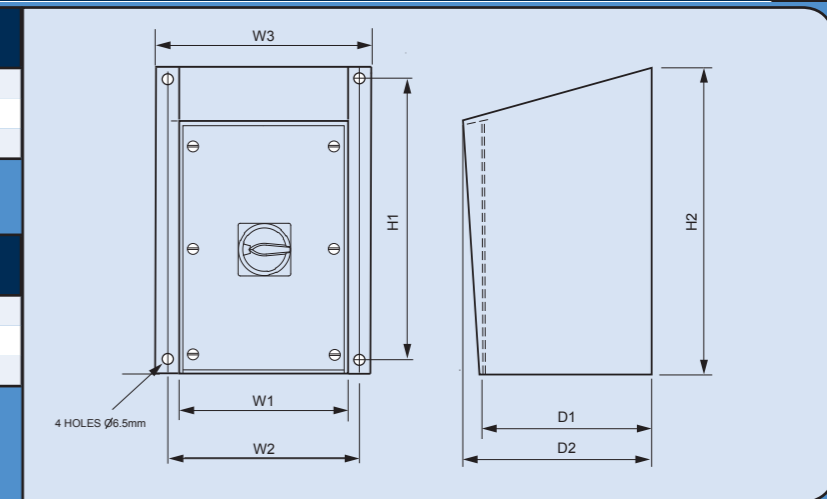

- The 15° Sloping Roof deflects water and prevents items from being placed on top of the enclosure, making it easier and safer to clean

**Note**  
1) Switched neutral pole is early make/late break.

Main/Emergency-Off Switch in sloping roof enclosure with mounting plate - 3 Pole, 3 Pole + Neutral

DIMENSIONS

Encl. Ref.	Front View			
	H1	W1	W2	W3
SR04L	171	130	155	180
SR14L	209	130	155	180
SR24L	299	185	210	260

Encl. Ref.	Side View		
	H2	D1	D2
SR04L	196	104.2	123.2
SR14L	234	133.2	152.2
SR24L	324	153.2	171.2

- IP65 protection
- welded back mounting plate
- red/yellow handle as standard
- optional black handle available
- range from 20A-125A
- brushed stainless steel enclosure, grade 304L
- integral canopy